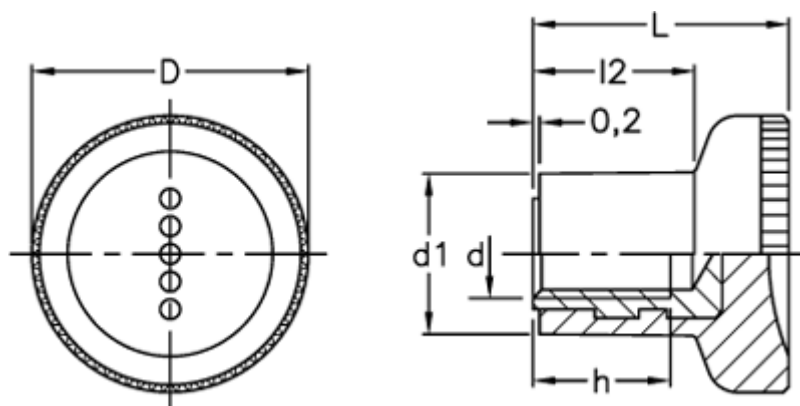

Data Sheet

Article number: 23052422215
Description: E+G Knurled knob
EKK.25-B M8-C5

Measures

D = 25
d1 = 14.5
d 6H = M8
h = 12
L = 22.5
l2 = 14.0